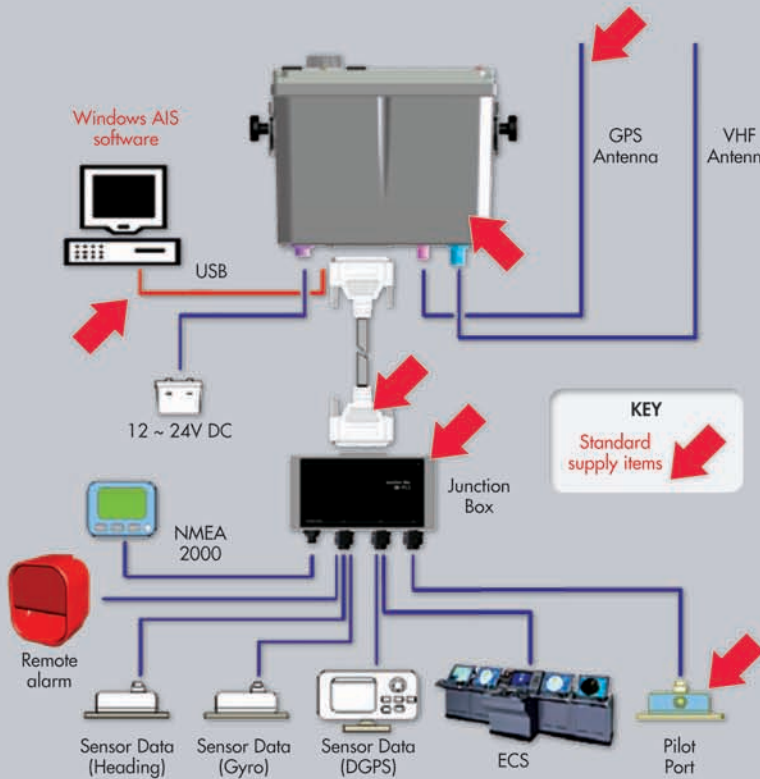

mcmurdo
safety for professionals

Smartfind M5

AIS CLASS A Transponder

Features AIS MOB SART alarm to aid MOB recovery

- Compact Design
- 3.5" colour LCD display
- Embedded coastline map
- Detailed target list and Radar overview
- GPS antenna
- Cable junction box
- Mounting kit and flush mount
- PC AIS Viewer software

S20 AIS Beacon

AVAILABLE MID 2013

sales.mcmurdo@orolia.com www.mcmurdomarine.com

An Orolia Group Business

Smartfind M5 AIS CLASS A Transponder

System overview general arrangement

Different Installation Methods

User-friendly operation

Powerful juggle control

Optional, remote waterproof (MOB / alarm) sounder

USP - with bright colour LCD screen

Graphical Radar View and Coastal View on outline chart