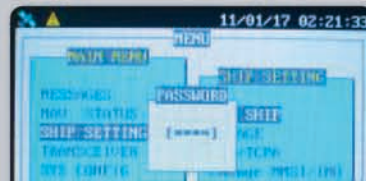

User-friendly operation

Powerful juggle control

Optional, remote waterproof (MOB / alarm) sounder

USP - with bright colour LCD screen

Graphical Radar View and Coastal View on outline chart