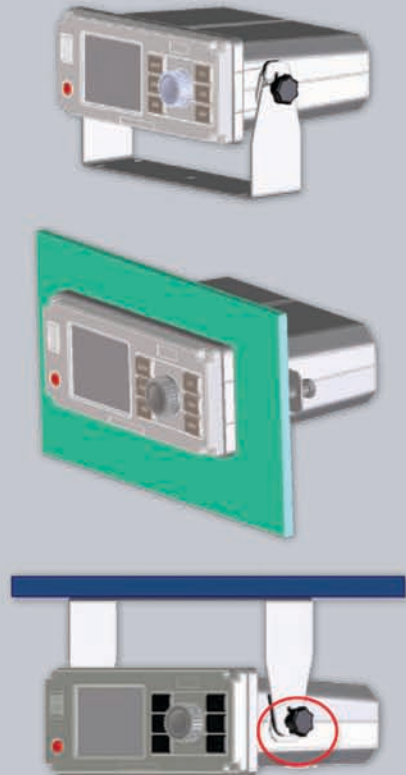

mcmurdo
safety for professionals

Smartfind M5

AIS CLASS A Transponder

Features AIS MOB SART alarm to aid MOB recovery

- Compact Design
- 3.5" colour LCD display
- Embedded coastline map
- Detailed target list and Radar overview
- GPS antenna
- Cable junction box
- Mounting kit and flush mount
- PC AIS Viewer software

Colour screen

MOB alarm

Meets EU fishing mandate

2 year warranty

GPS

NMEA 2000

OPTIMISED FOR USE WITH

S10 AIS Beacon

User-friendly operation

Powerful juggle control

Optional, remote waterproof (MOB / alarm) sounder

USP - with bright colour LCD screen

Graphical Radar View and Coastal View on outline chart